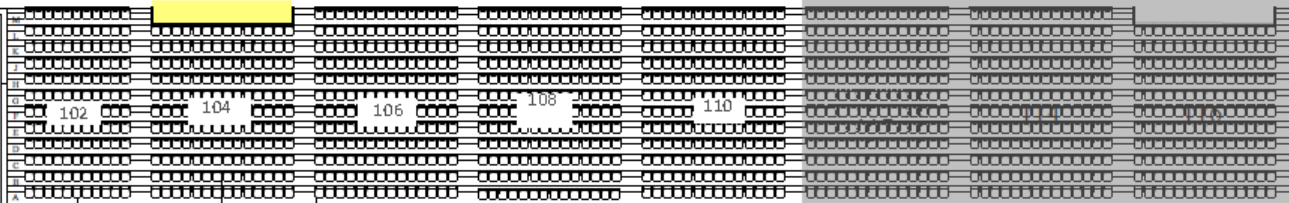

300 level seating available

WEST - Even Numbered Seating

15'

10'

15'

EAST - Odd Numbered Seating

300 level seating available

STAGE