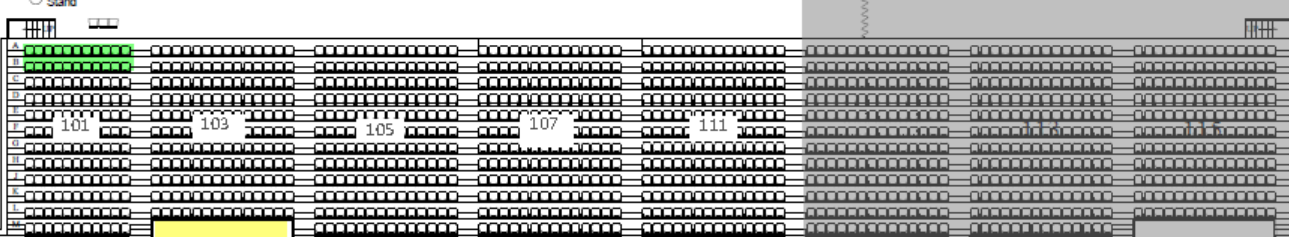

300 level seating available

WEST - Even Numbered Seating

15'

10'

15'

EAST - Odd Numbered Seating

300 level seating available

STAGE