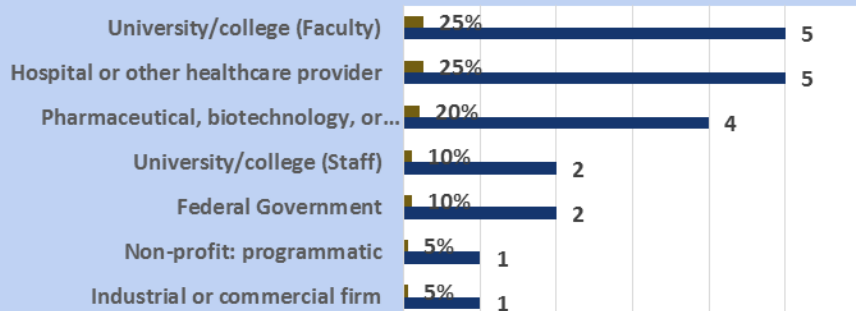

Biochemistry & Molecular Biology

BMB Industry types

n = 20

BMB Salary Ranges