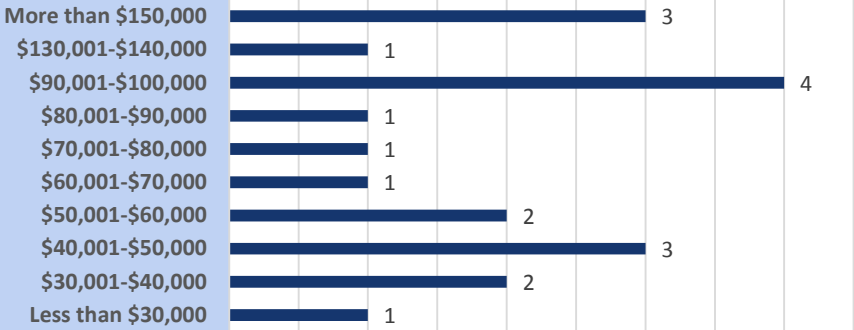

Mental Health Salary Ranges

n = 19