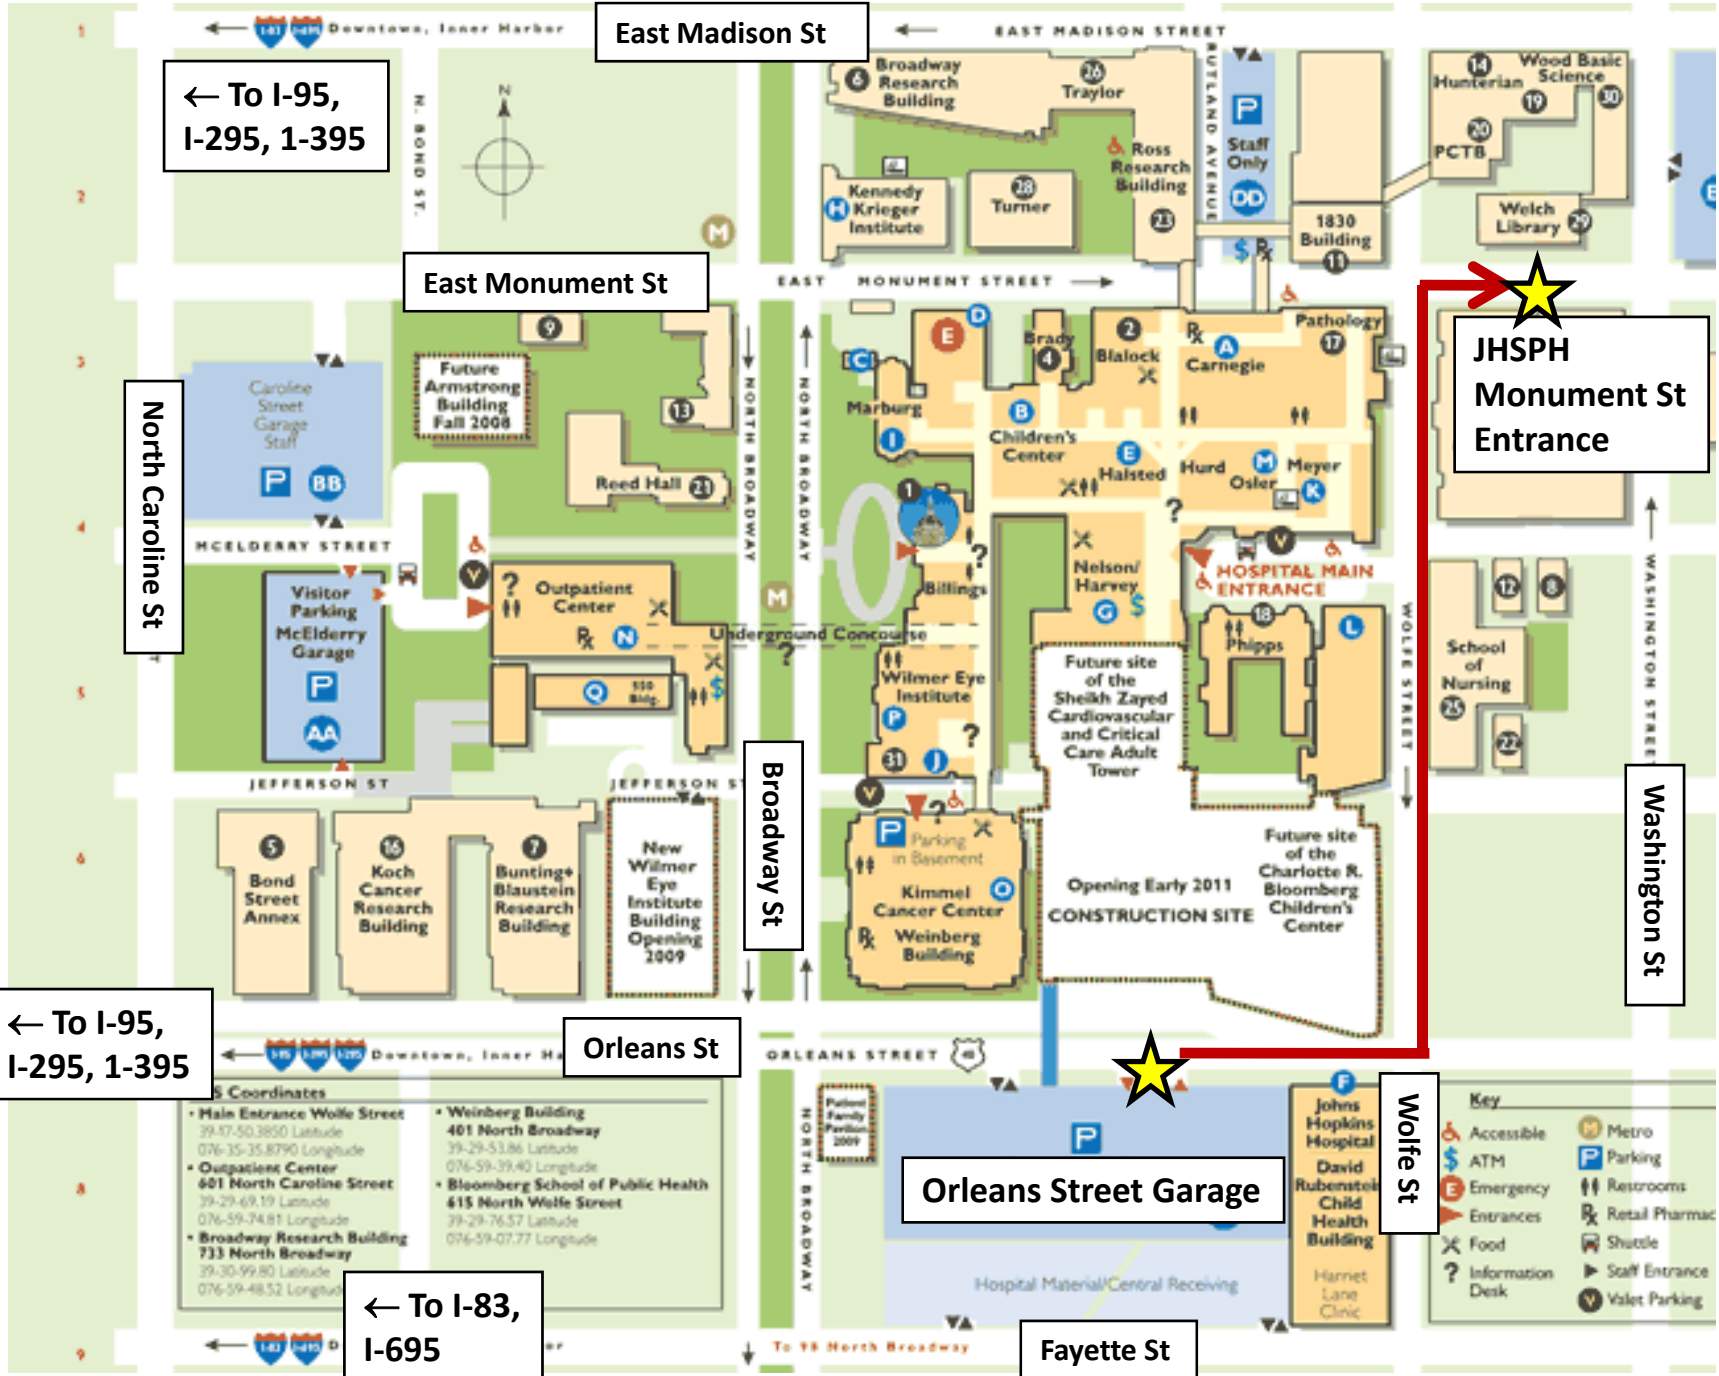

← To I-95,
I-295, 1-395

East Madison St

East Monument St

North Carolina St

JHSPH
Monument St
Entrance

← To I-95,
I-295, 1-395

Broadway St

Washington St

Orleans St

Orleans Street Garage

Wolfe St

← To I-83,
I-695

Fayette St

Coordinates	Coordinates
• Main Entrance Wolfe Street 39-47-50.3850 Latitude 076-35-35.8790 Longitude	• Weinberg Building 401 North Broadway 39-29-53.86 Latitude 076-59-39.40 Longitude
• Outpatient Center 601 North Carolina Street 39-29-69.19 Latitude 076-59-74.81 Longitude	• Bloomberg School of Public Health 415 North Wolfe Street 39-29-76.57 Latitude 076-59-07.77 Longitude
• Broadway Research Building 733 North Broadway 39-30-59.80 Latitude 076-59-48.52 Longitude	

Key	
♿ Accessible	🚇 Metro
🏧 ATM	🅇 Parking
🚑 Emergency	🚻 Restrooms
🚪 Entrances	🏪 Retail Pharmacy
🍴 Food	🚏 Shuttle
📄 Information Desk	🚪 Staff Entrance
	🚗 Valet Parking