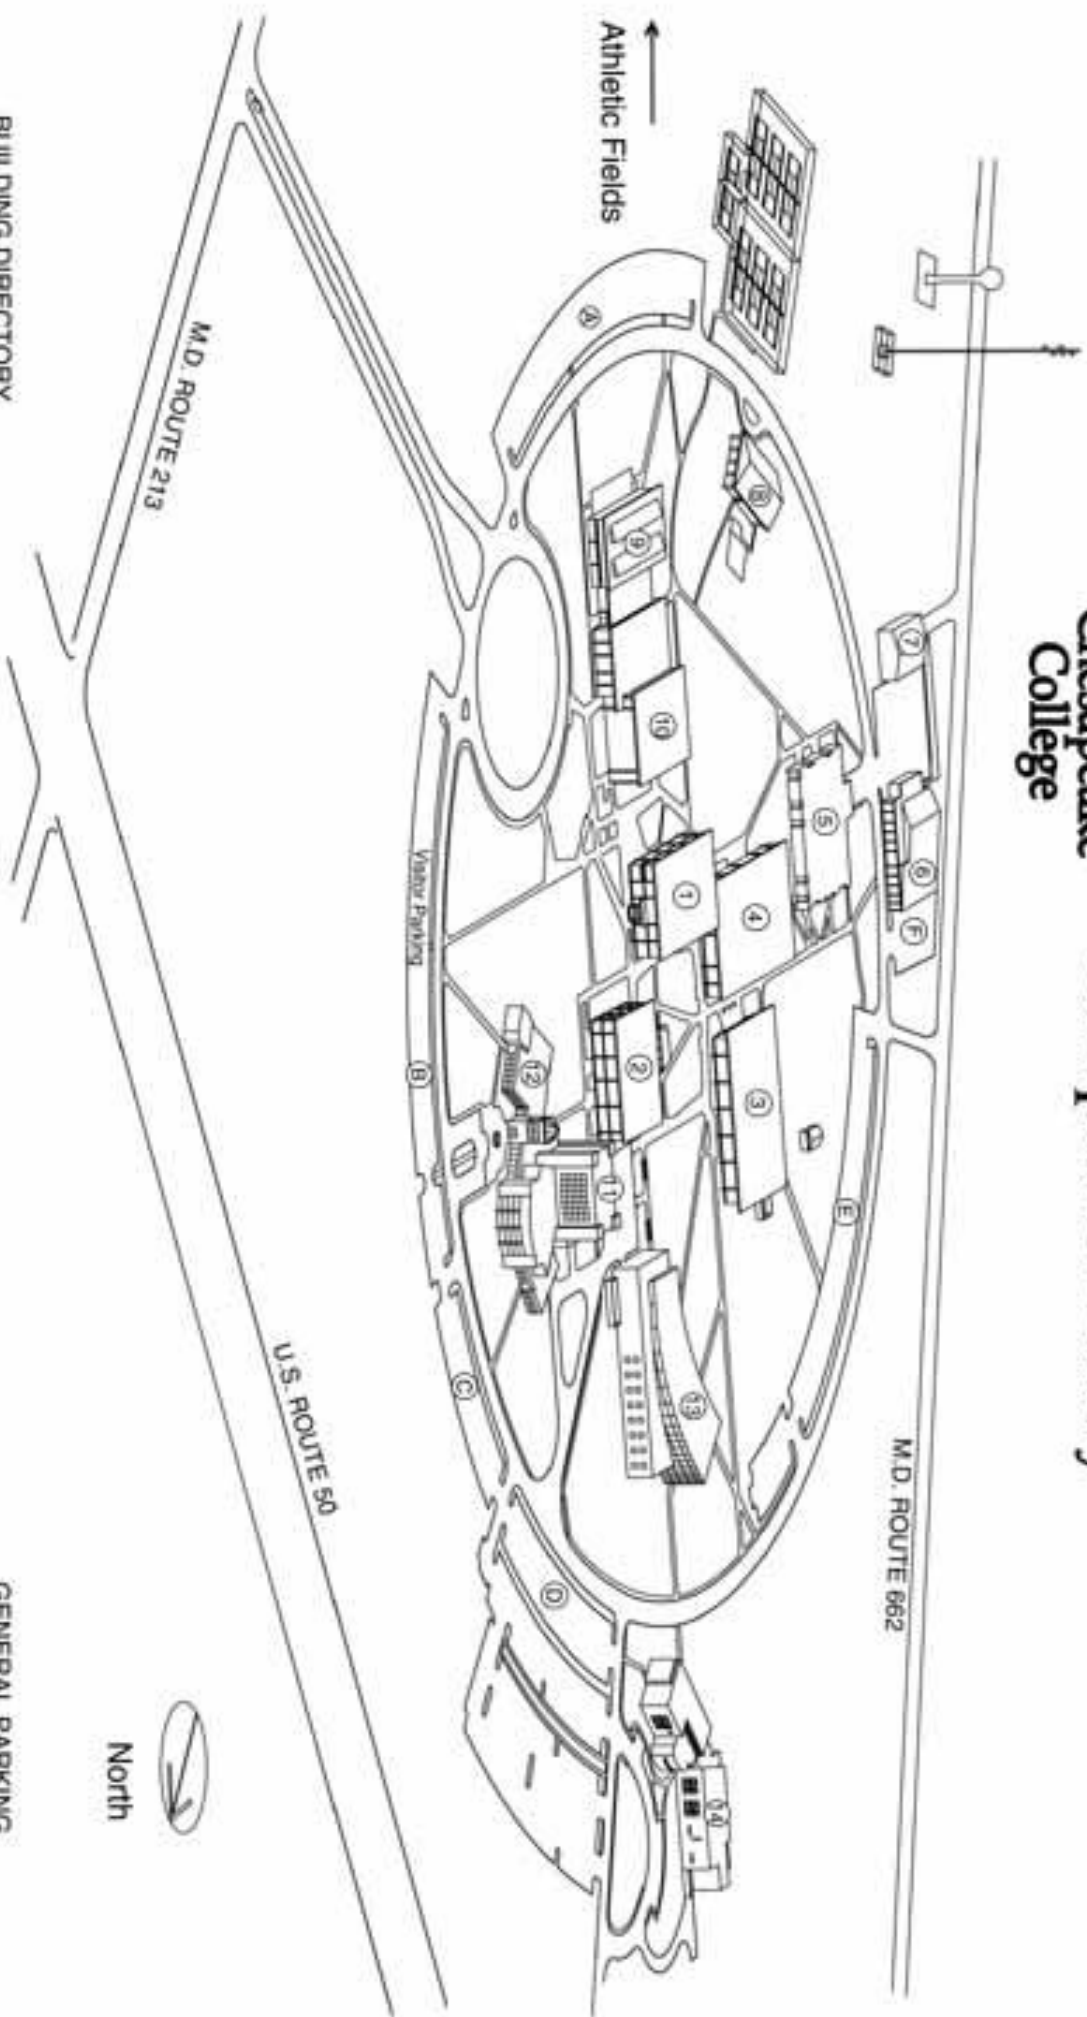

▲▲▲
**Chesapeake
 College**

Campus Directory

BUILDING DIRECTORY

1. Dorchester Administration (D)
2. Caroline College Center (C)
3. Kent Humanities (H)
4. Talbot Science (S)
5. Queen Anne's Technical Center (T)
6. Manufacturing Training Center (MTC)
7. Maintenance
8. Early Childhood Development Center (ECDC)

9. Pool
10. Physical Education Building/Gym (P/Gym)
11. Performing Arts Center (PAC)
12. Economic Development Center (EDC)
Continuing Education & Workforce Training
13. Learning Resource Center (LRC)
14. Higher Education Center (HEC)

GENERAL PARKING

- A. Parking Lot A
- B. Parking Lot B
- C. Parking Lot C
- D. Parking Lot D
- E. Parking Lot E
- F. Parking Lot F