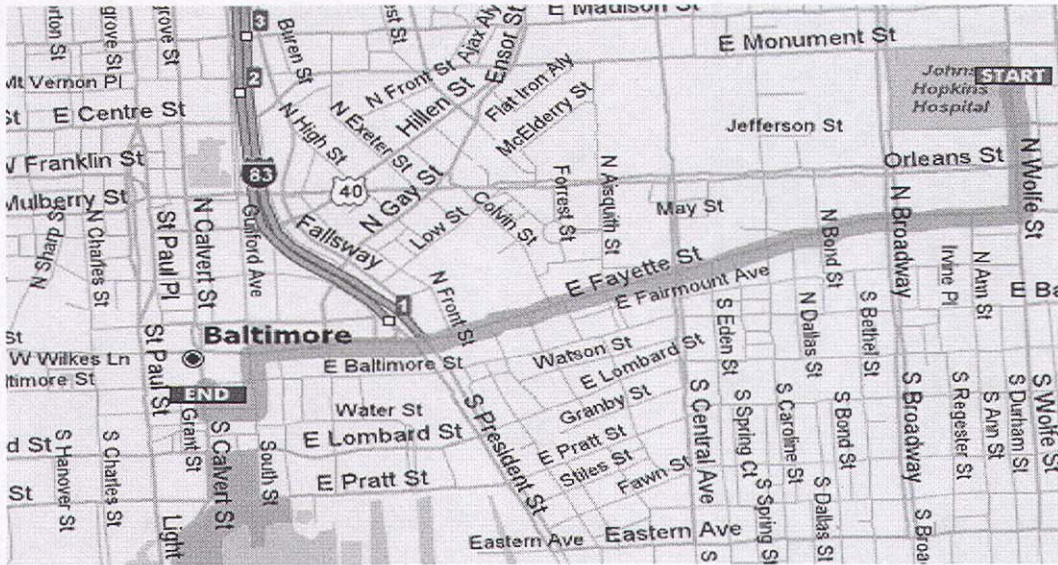

201 E. Baltimore St. Suite 950
 Baltimore, MD 21202

We are on the corner of East Baltimore Street and South Calvert Street. Parking is available either in the lot across Baltimore Street, several nearby parking garages, or at meters along Baltimore, Calvert, and the surrounding streets.

200 N. Wolfe St.
 Baltimore, MD 21287

The new Harriet Lane Child Health Building is located at the southwest corner of Orleans and Wolfe streets. (For directions: 410-955-0166)